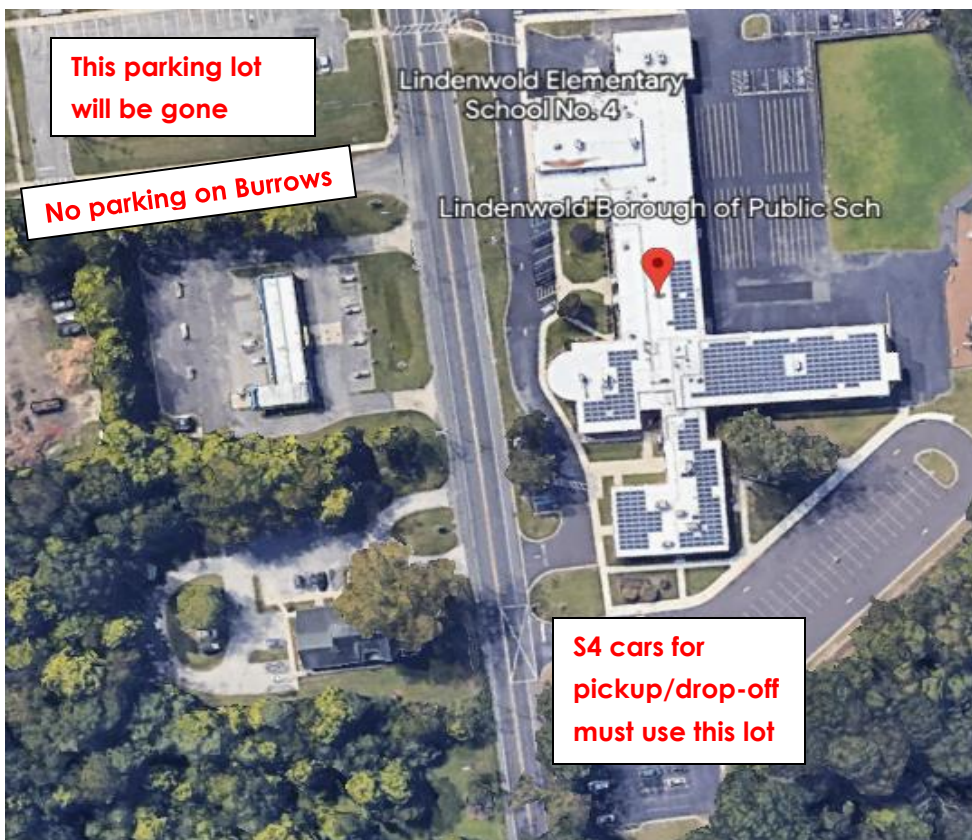

Lindenwold Early Childhood Building Construction Begins Fall 2023

We are very excited to begin the construction of our new building that will house our Preschool, Kindergarten and First Grade Students. We anticipate the building will open in September 2025. During construction, there will be changes that will impact your arrival & dismissal at both School 4 and the High School for the 2023-2024 school year. We know this will be a transition for many families; therefore, we are providing this information now so you can reach out to ask questions in advance.

KEY POINTS

The building will be constructed at the current high school athletic fields

The current driveway between these fields will be eliminated. You will no longer be able to exit from the high school parking lot to Burrows Lane.

All traffic for pickup/dropoff at School 4 must use the parking loop to the right of School 4 – the parking lot next to the tennis court will be eliminated.

There will be no parking allowed on Burrows Lane.

PROJECT SITE MAP

Please contact us for questions

Lindenwold Public Schools
801 Egg Harbor Road
Lindenwold, NJ 08021
(856)783-0276 X3101
www.lindenwold.k12.nj.us